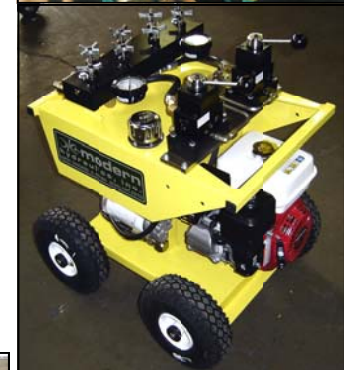

Supplying the Structural Moving industry since 1958
Modern Hydraulics/Nevada LLC

OUR PRODUCT LINE FOR 2011

We are Modern Hydraulics/Nevada LLC, and we design and build crib jacks, power packs, and Unified™ Jacking Systems for the structural moving industry.

Our crib jacks come in multiple sizes and have advanced features such as a self-retracting spring, a removable bottom plug to ease servicing, are made of heat treated material to for an extended life, have an advanced surface treatment on the interior and exterior of the jack that is superior to chrome plating and paint at preventing rust and corrosion, and have a base design with easy to carry handles.

Our power packs have a **modern** design that makes them easy to move around a jobsite, come in single and double-acting models, can be equipped to operate as two or more independent units on one tank, are rated at 6000 or 10,000 PSI operating pressure, and come in various tank sizes and pump outputs.

Our Unified™ (synchronized) Jacking Systems are the best available and have over 52 years of experience behind them. You can order them with ball or needle-type control valves, electronic remote controls, zone valves for flexible operation with large capacity jacks, mirror-image gauge panels to allow side-by-side operation of two machines, custom panel layouts and frame sizes, multiple outlet manifold locations and layouts, and multiple and selectable pump volume outputs powered by Honda gas or John Deere diesel engines.

We can design and build Unified™ Jacking Systems in any size from 2 to 120 jacks, 6000 to 10,000 PSI operating pressure, to operate any size jack(s).