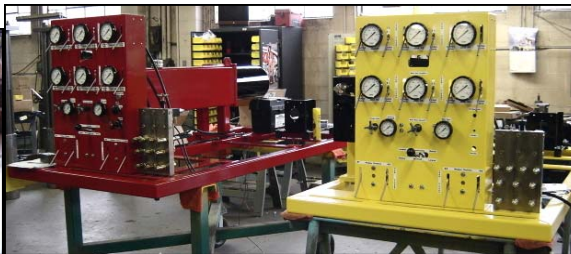

Supplying the Structural Moving industry since 1958
Modern Hydraulics/Nevada LLC

OUR PRODUCT LINE FOR 2011

We are Modern Hydraulics/Nevada LLC, and we design and build crib jacks, power packs, and Unified™ Jacking Systems for the structural moving industry.

Our crib jacks come in multiple sizes and have advanced features such as a self-retracting spring, a removable bottom plug to ease servicing, are made of heat treated material to for an extended life, have an advanced surface treatment on the interior and exterior of the jack that is superior to chrome plating and paint at preventing rust and corrosion, and have a base design with easy to carry handles.

Our power packs have a **modern** design that makes them easy to move around a jobsite, come in single and double-acting models, can be equipped to operate as two or more independent units on one tank, are rated at 6000 or 10,000 PSI operating pressure, and come in various tank sizes and pump outputs.

Our Unified™ (synchronized) Jacking Systems are the best available and have over 52 years of experience behind them. You can order them with ball or needle-type control valves, electronic remote controls, zone valves for flexible operation with large capacity jacks, mirror-image gauge panels to allow side-by-side operation of two machines, custom panel layouts and frame sizes, multiple outlet manifold locations and layouts, and multiple and selectable pump volume outputs powered by Honda gas or John Deere diesel engines.

We can design and build Unified™ Jacking Systems in any size from 2 to 120 jacks, 6000 to 10,000 PSI operating pressure, to operate any size jack(s).